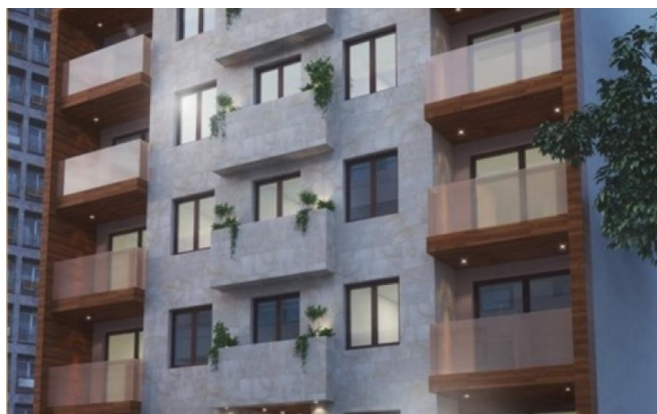

SUBOTIČKA 24

Site of the residential complex

(064) 007 39 49

<b>Price:</b>	from 2 000 €/sqm	<b>Floors:</b>	Po+P+4
<b>VAT:</b>	included	<b>Windows:</b>	Aluminium
<b>Location:</b>	ZVEZDARA, Cvetkova pijaca	<b>Floor size:</b>	from 37 m <sup>2</sup>
<b>Heating:</b>	Electrical	<b>Documentation:</b>	Building permit ROP- BGDU-36282-CPIH-4/2019
<b>Parking space:</b>	Underground	<b>Publ. (upd.):</b>	06.05.2019

**Description:**

New residential building on the Subotichka str., Zvezdara.

**Infrastructure**